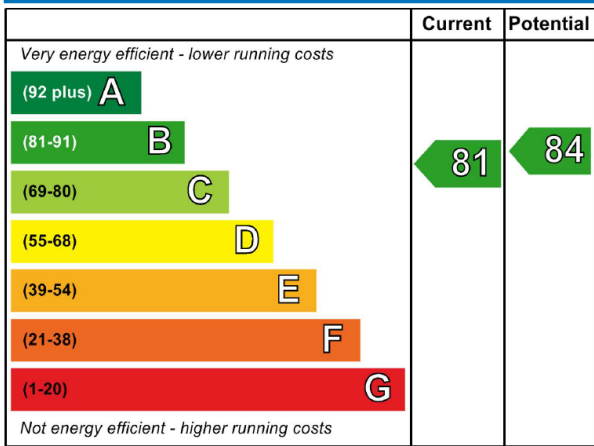

Energy Efficiency Rating

England & Wales

EU Directive
2002/91/EC

Environmental Impact (CO₂) Rating

England & Wales

EU Directive
2002/91/EC