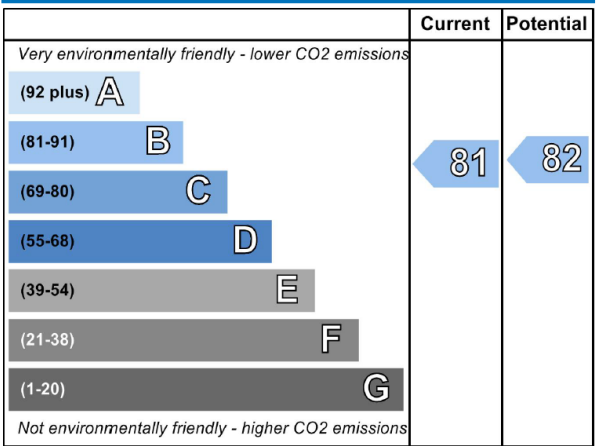

Energy Efficiency Rating

England & Wales

EU Directive
2002/91/EC

Environmental Impact (CO₂) Rating

England & Wales

EU Directive
2002/91/EC